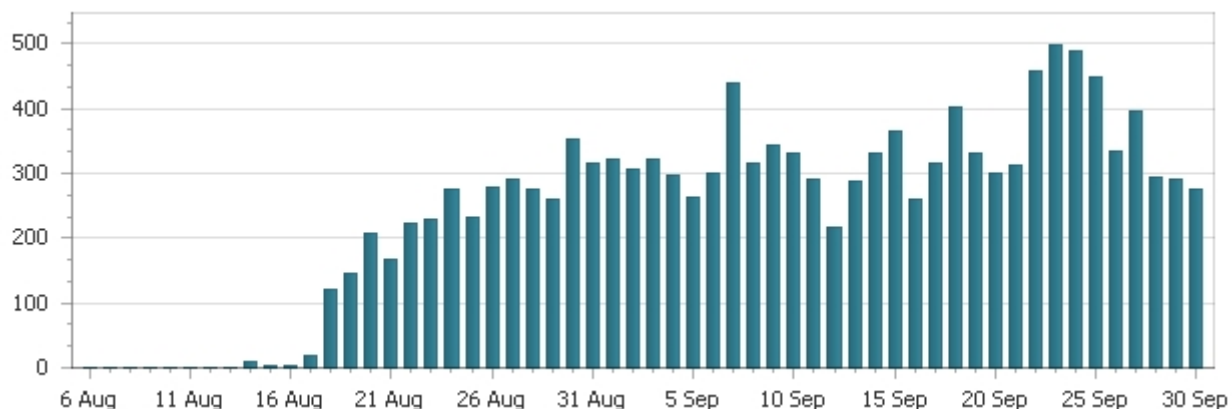

Total Time Spent (hours)

Time stamp	TTS (hours)
8/6/2013	0.05
8/7/2013	0.00
8/8/2013	0.00
8/9/2013	0.00
8/10/2013	0.00
8/11/2013	0.00
8/12/2013	0.00
8/13/2013	0.00
8/14/2013	9.27
8/15/2013	4.38
8/16/2013	1.56
8/17/2013	19.61
8/18/2013	120.74
8/19/2013	144.42
8/20/2013	207.74
8/21/2013	168.26
8/22/2013	222.13
8/23/2013	227.58
8/24/2013	276.50
8/25/2013	233.28
8/26/2013	279.01
8/27/2013	292.05
8/28/2013	275.66
8/29/2013	261.07

Data from: Thursday, August 01, 2013 12:00 AM to: Tuesday, October 01, 2013 12:00 AM

8/30/2013	351.18
8/31/2013	315.84
9/1/2013	320.67
9/2/2013	305.87
9/3/2013	321.23
9/4/2013	296.31
9/5/2013	262.30
9/6/2013	300.47
9/7/2013	438.05
9/8/2013	316.36
9/9/2013	342.38
9/10/2013	330.59
9/11/2013	291.25
9/12/2013	215.91
9/13/2013	287.31
9/14/2013	332.52
9/15/2013	364.12
9/16/2013	260.97
9/17/2013	315.98
9/18/2013	402.85
9/19/2013	332.09
9/20/2013	300.13
9/21/2013	311.72
9/22/2013	458.73
9/23/2013	497.85
9/24/2013	489.06
9/25/2013	450.02
9/26/2013	333.61
9/27/2013	397.29
9/28/2013	292.82
9/29/2013	290.59
9/30/2013	276.63
Total (Sum):	13546.03