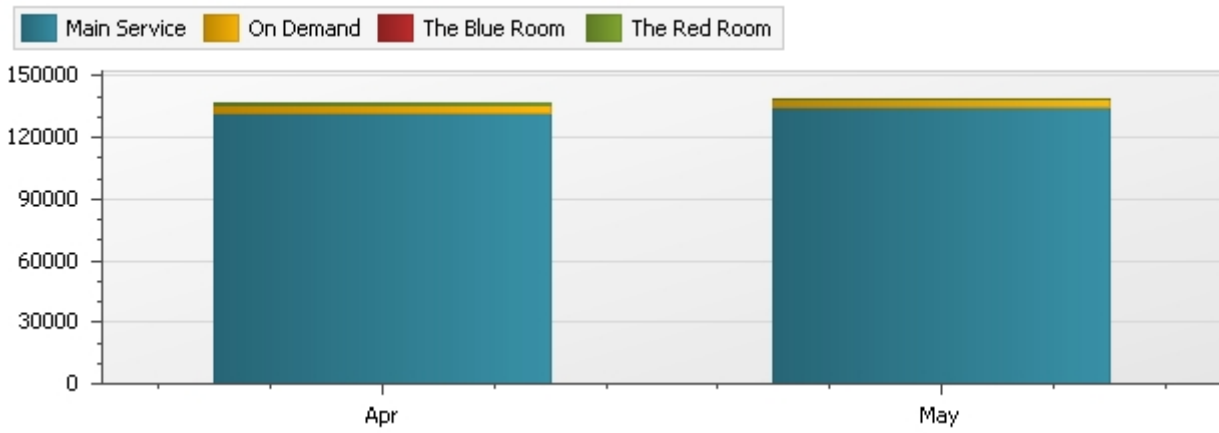

Qualified Sessions By Channel

TimeStamp	Main Service	On Demand	The Blue Room	The Red Room	Total
Apr	303705	11911	49	53	315718
May	306672	10479	72	42	317265

Qualified Sessions By Stream

TimeStamp	Main Service MP3 compatability stream (96k MP3)	Main Service SD broadband (64k AAC+)	W
01.04.2013	64023	121869	
01.05.2013	61933	129277	

Total	
	315718
	317265

Data from: Monday, April 01, 2013 12:00 am

to: Saturday, June 01, 2013 12:00 am

Unique Users By Channel

TimeStamp	Main Service	On Demand	The Blue Room	The Red Room	Total
Apr	131487	4684	32	40	136243
May	134821	3591	54	30	138496