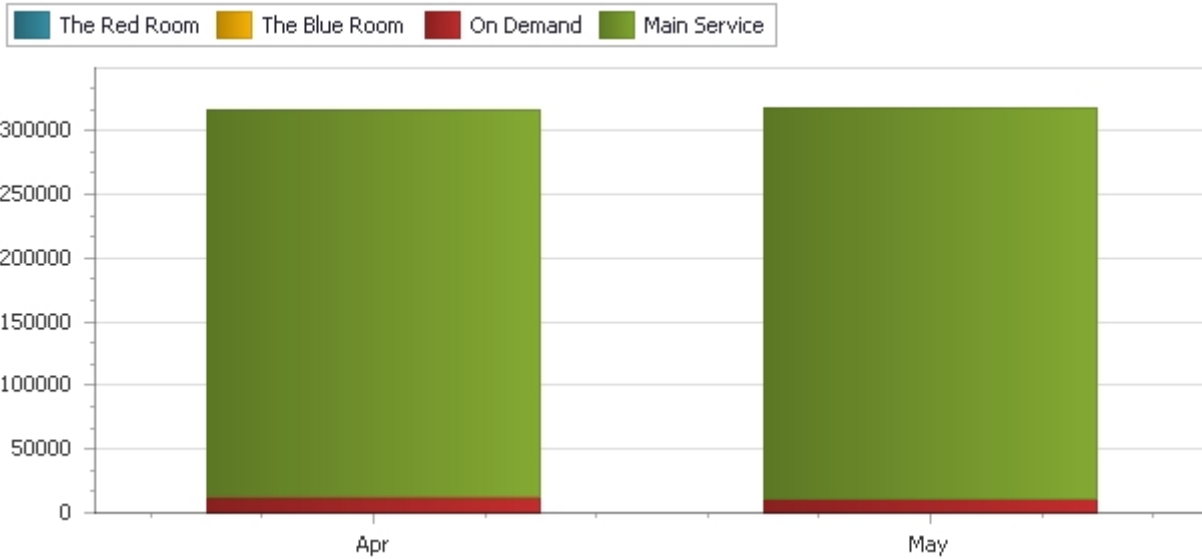

Qualified Sessions By Channel

TimeStamp	Main Service	On Demand	The Blue Room	The Red Room	Total
Apr	303705	11911	49	53	315718
May	306672	10479	72	42	317265

Qualified Sessions By Stream

TimeStamp	Main Service MP3 compatability stream (96k MP3)	Main Service SD broadband (64k AAC+)	W
01.04.2013	64023	121869	
01.05.2013	61933	129277	

Total	
	315718
	317265

Data from: Monday, April 01, 2013 12:00 am

to: Saturday, June 01, 2013 12:00 am

Unique Users By Channel

TimeStamp	Main Service	On Demand	The Blue Room	The Red Room	Total
Apr	131487	4684	32	40	136243
May	134821	3591	54	30	138496