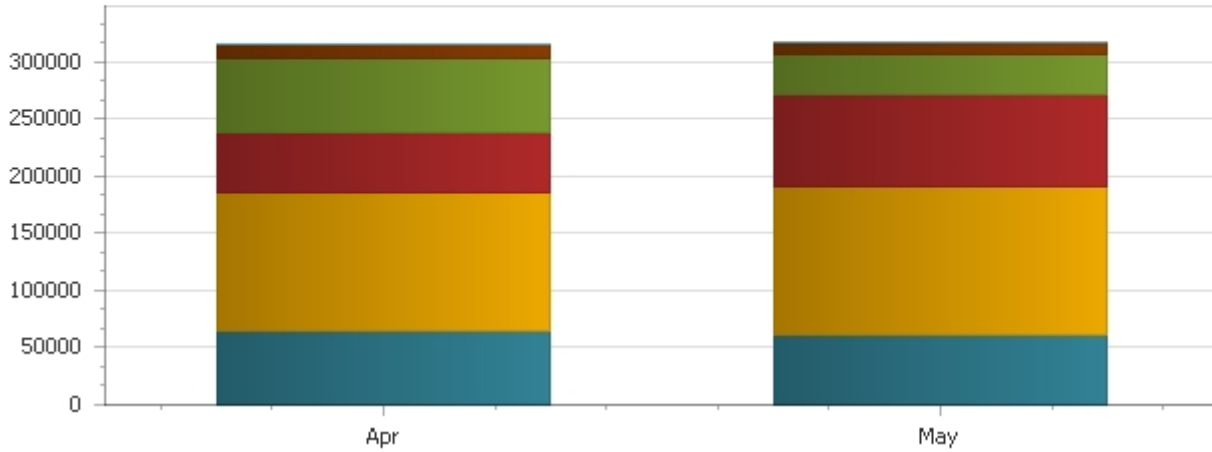

Qualified Sessions By Channel

TimeStamp	Main Service	On Demand	The Blue Room	The Red Room	Total
Apr	303705	11911	49	53	315718
May	306672	10479	72	42	317265

Qualified Sessions By Stream

TimeStamp	Main Service MP3 compatability stream (96k MP3)	Main Service SD broadband (64k AAC+)	W
01.04.2013	64023	121869	
01.05.2013	61933	129277	

Total	
	315718
	317265

Data from: Monday, April 01, 2013 12:00 am

to: Saturday, June 01, 2013 12:00 am

Unique Users By Channel

TimeStamp	Main Service	On Demand	The Blue Room	The Red Room	Total
Apr	131487	4684	32	40	136243
May	134821	3591	54	30	138496