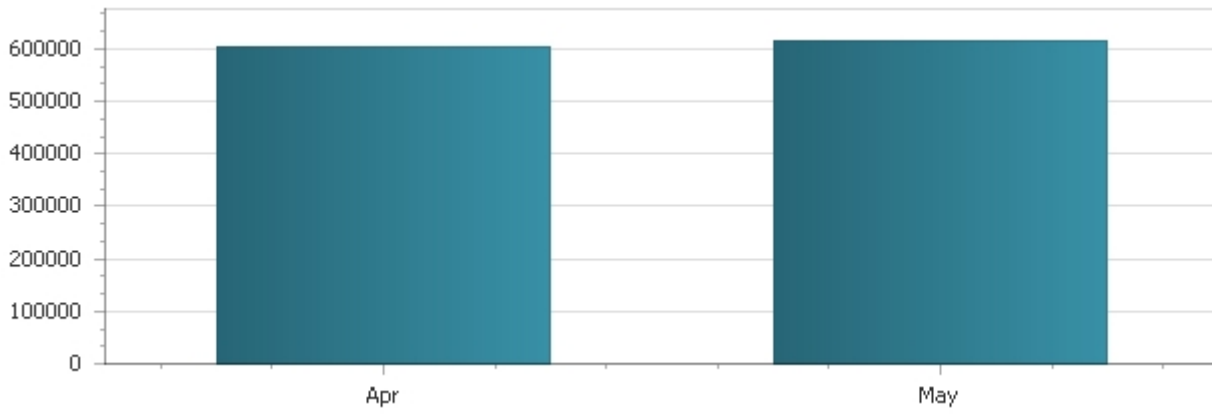

Total	
	315718
	317265

Data from: Monday, April 01, 2013 12:00 am

to: Saturday, June 01, 2013 12:00 am

Unique Users By Channel

TimeStamp	Main Service	On Demand	The Blue Room	The Red Room	Total
Apr	131487	4684	32	40	136243
May	134821	3591	54	30	138496

Unique Users By Stream

TimeStamp	Main Service MP3 compatability stream (96k MP3)	Main Service SD broadband (64k AAC+)	Web
Apr	33952	66905	
May	32803	70243	

Main Service player (jazzfm.com)	Main Service Web player (www.radioplayer.co.uk)	On Demand AOD
22206	18589	4
30904	8629	3

	The Blue Room Web player	The Red Room Web player	To
684	32	40	
591	54	30	

total	
	146408
	146254

Total Time Spent (hours)

Time stamp	TTS (hours)
Apr	605001.61
May	614478.17
Total (Sum):	1219479.78