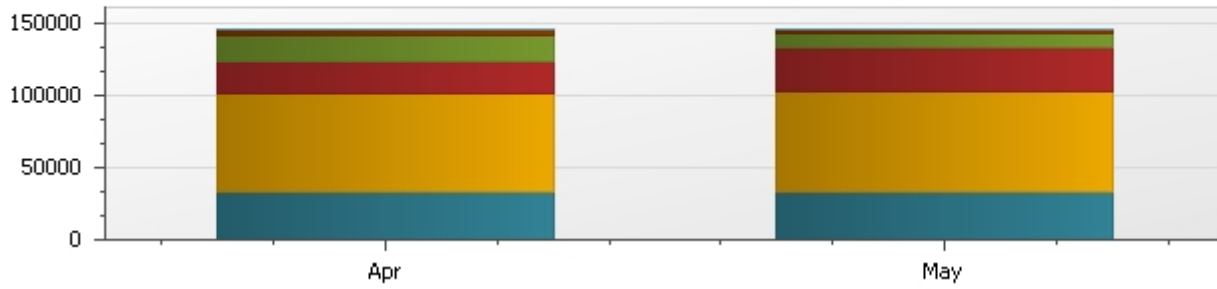

Unique Users By Stream

TimeStamp	Main Service MP3 compatability stream (96k MP3)	Main Service SD broadband (64k AAC+)	Web
Apr	33952	66905	
May	32803	70243